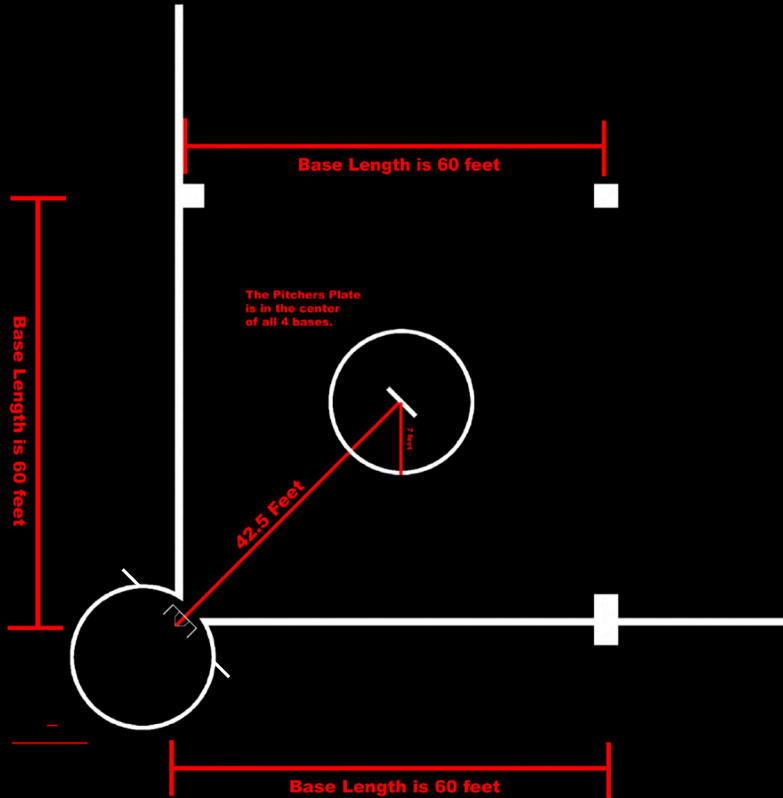

Pride Sports USA

Field Lining

-Step 1 - Mark/Find Home Plate

Strike Zone

KICKING CIRCLE

Please see that the white line is placed at the back tip of home place.

2024